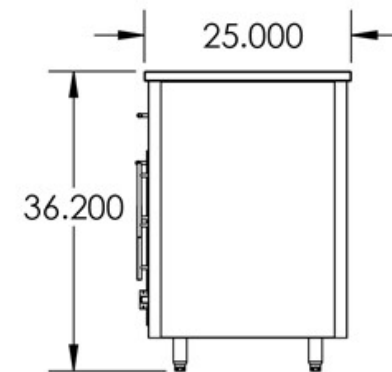

CHALLENGER DESIGNS

COASTAL 90.125 WGRDD

 **COASTAL**