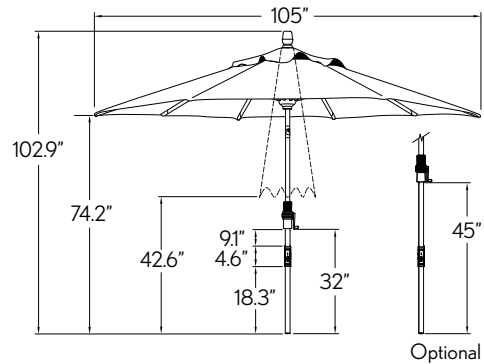

SHOWN:
Item No: UM8000LX
Fabric: 40428 Cast Ash
Base: BG500 (Base sold separately)

MARKET

FEATURES

- › Light strips built into (8) ribs for an elegant & modern look
- › External rechargeable battery pack w/ charge level indicator (included)
- › Up to 8 hours of battery life and 20,000 lifetime hours
- › Built-in USB charging port (5V output)
- › Crank lift system w/ easy to twist collar tilt function, maximum tilt 30°
- › 4000-4500 lumens
- › Powder coated aluminum
- › Textured two-piece ribbed pole
- › 26.5' power supply cord
- › Water and dust resistant
- › Residential and commercial use

OPTIONS

- › Designer Canopy (page 84)
- › Bases (pages 54-58)
- › Protective Cover - CP902

UM8000LX
Bronze

UM8009LX
Black

REPLACEMENT PARTS

Frame	UM800_LX
Canopy (SWV)	C809
Canopy (DWV)	C809D
32" Bottom Pole (Standard)	BP32-800_LXR
45" Bottom Pole	BP45-800_LXR

Shipping Information: Standard Parcel/Courier Services

ITEM NO.	Size	Shape	Ribs	Pole Dia.	Bottom Pole	Vents	Lift	Tilt	Weight	Cube	Minimum Base Wt.
UM800_LX	9'	Octagon	8	1.5"	32"	SWV DWV	Crank	Collar	SWV 24 lbs. DWV 25 lbs.	2.7	50 lbs.