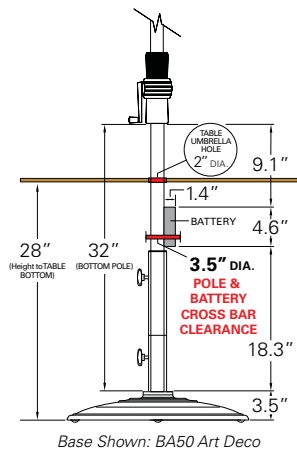

SHOWN:
Item No: UM8000LX
Fabric: 40428 Cast Ash
Base: BG500 (Base sold separately)

MARKET

FEATURES

- › Light strips built into (8) ribs for an elegant & modern look
- › External rechargeable battery pack w/ charge level indicator (included)
- › Up to 8 hours of battery life and 20,000 lifetime hours
- › Built-in USB charging port (5V output)
- › Crank lift system w/ easy to twist collar tilt function, maximum tilt 30°
- › 4000-4500 lumens
- › Powder coated aluminum
- › Textured two-piece ribbed pole
- › 26.5' power supply cord
- › Water and dust resistant
- › Residential and commercial use

OPTIONS

- › Designer Canopy (page 84)
- › Bases (pages 54-58)
- › Protective Cover - CP902

UM8000LX
Bronze

UM8009LX
Black

REPLACEMENT PARTS

Frame	UM800_LX
Canopy (SWV)	C809
Canopy (DWV)	C809D
32" Bottom Pole (Standard)	BP32-800_LXR
45" Bottom Pole	BP45-800_LXR

Shipping Information: Standard Parcel/Courier Services

ITEM NO.	Size	Shape	Ribs	Pole Dia.	Bottom Pole	Vents	Lift	Tilt	Weight	Cube	Minimum Base Wt.
UM800_LX	9'	Octagon	8	1.5"	32"	SWV DWV	Crank	Collar	SWV 24 lbs. DWV 25 lbs.	2.7	50 lbs.