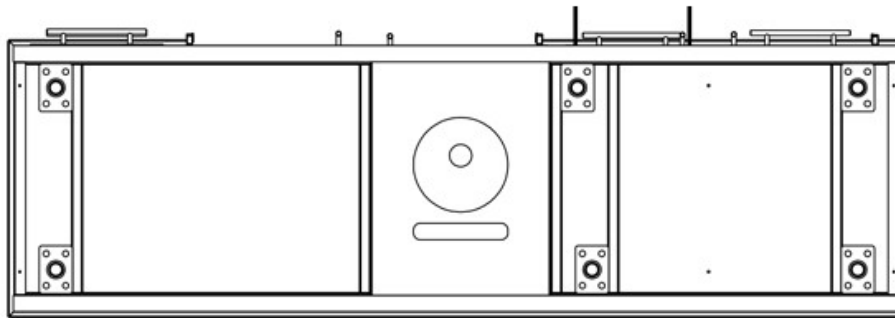

CHALLENGER DESIGNS

COASTAL 80.875 WGDDS

 **COASTAL**