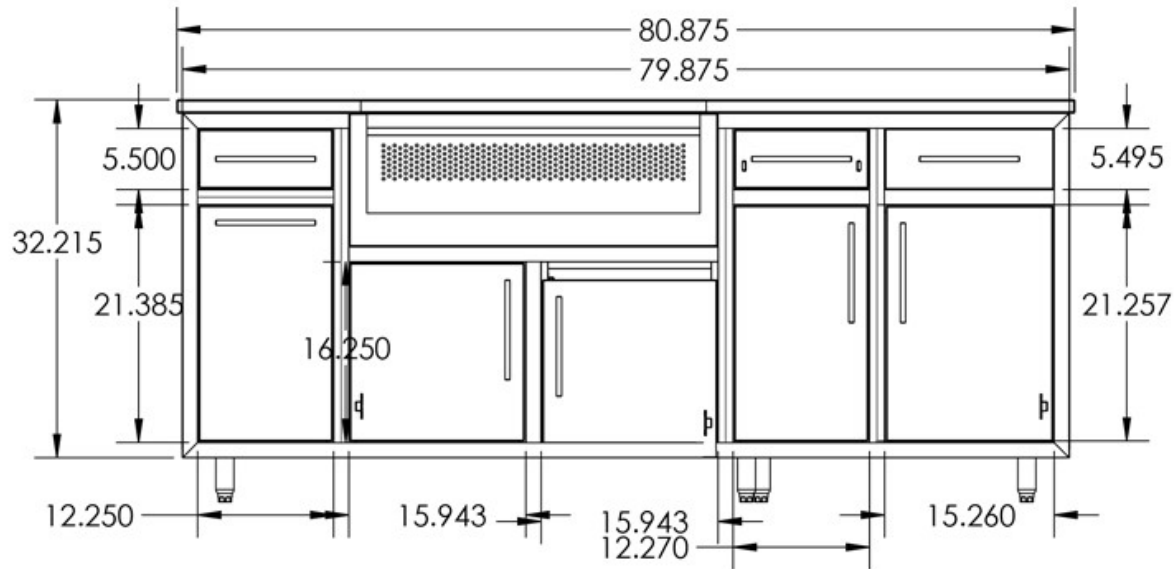

CHALLENGER DESIGNS

COASTAL 80.875 WGDDS

 **COASTAL**