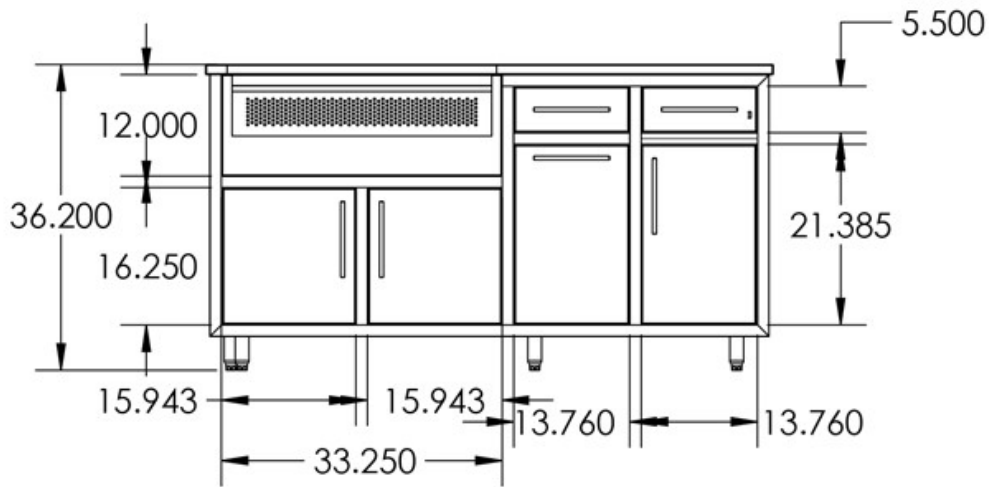

CHALLENGER DESIGNS

COASTAL 67.25 GWDD

 **COASTAL**