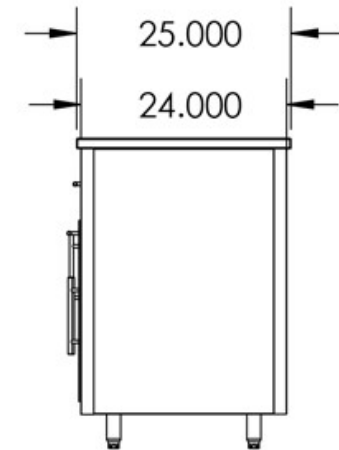

# CHALLENGER DESIGNS

COASTAL 67.25 DDGW

 **COASTAL**