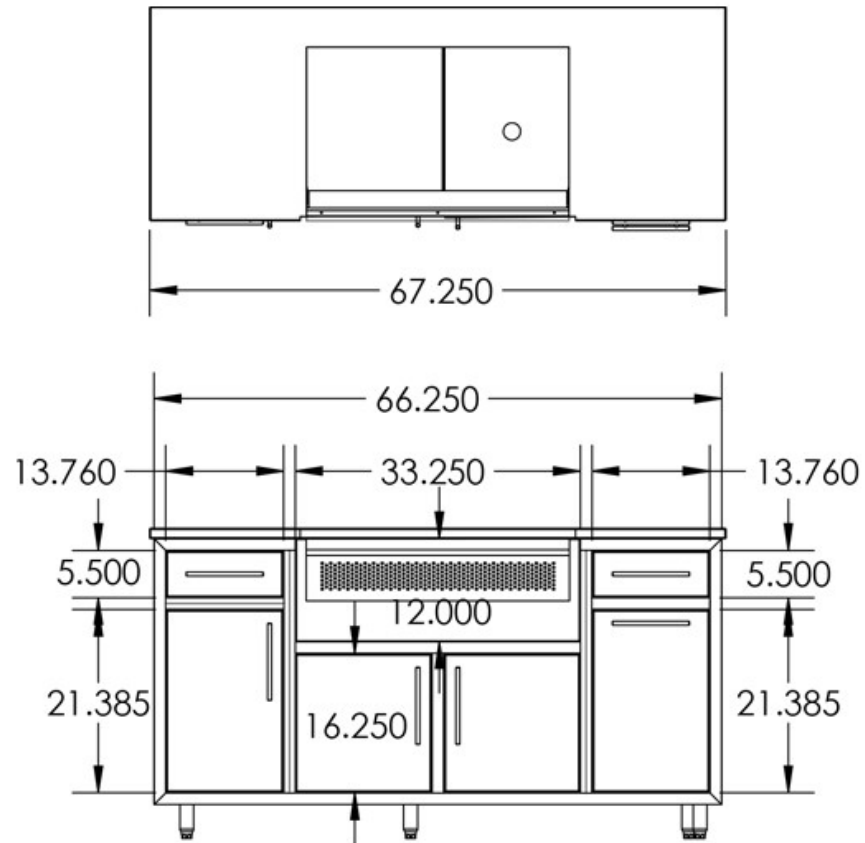

# CHALLENGER DESIGNS

COASTAL 67.25 DDGW

 **COASTAL**